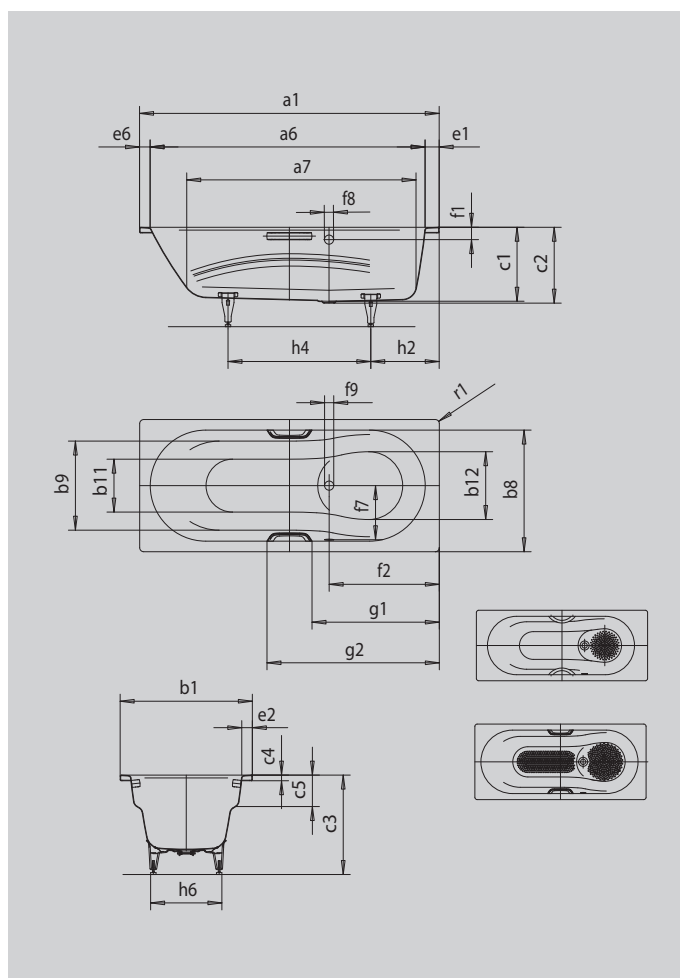

Model		954
External length	a₁	1700 mm
Internal length (top)	a₆	1560 mm
Internal length (bottom)	a₇	1300 mm
External width	b₁	750 mm
Internal width bathing area (with; without armrest)	b₈; b₉	630; 505 mm
Internal width (bottom)	b₁₁; b₁₂	450; 525 mm
Depth inside	c₁	420 mm
Depth incl. waste hole	c₂	430 mm
Height with feet	c₃	560 - 580 mm
Height of rim	c₄	32 mm
Armrest depth	c₅	175 mm
Width of rim (foot end; long side; head end)	e₁; e₂; e₆	80; 60; 60 mm
Distance top edge to centre of overflow hole	f₁	70 mm
Distance bath edge to centre of waste hole	f₂	625 mm
Distance centre of waste hole to centre of overflow hole	f₇	310 mm
Diameter of overflow hole	f₈	Ø 52 mm
Diameter of waste hole	f₉	Ø 52 mm
Distance foot end of bath edge to centre of foot	h₂	435 mm
Distance between the feet	h₄	725 mm
Width of feet max.	h₆	488 mm
External radius	r₁	8 mm
Water volume		135 l
Net weight		50 kg
Diameter of anti-slip		Ø 288 mm