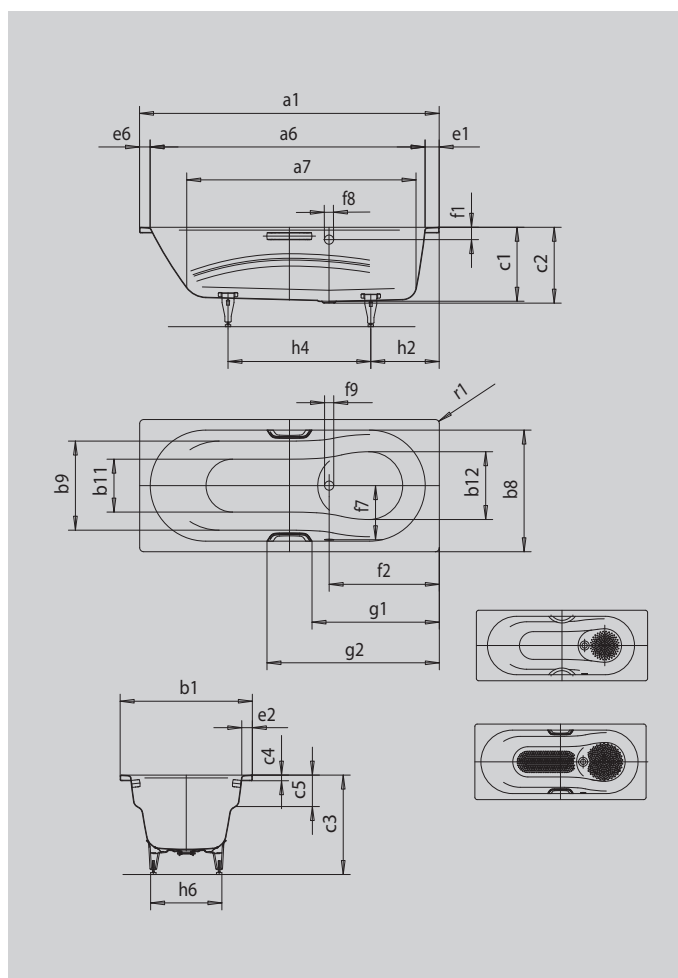

| Model | | 944 |
|--|--|-----------------|
| External length | a ₁ | 1700 mm |
| Internal length (top) | a ₆ | 1460 mm |
| Internal length (bottom) | a ₇ | 1200 mm |
| External width | b ₁ | 700 mm |
| Internal width bathing area (with; without armrest) | b ₈ ; b ₉ | 580; 470 mm |
| Internal width (bottom) | b ₁₁ ; b ₁₂ | 420; 475 mm |
| Depth inside | c ₁ | 420 mm |
| Depth incl. waste hole | c ₂ | 430 mm |
| Height with feet | c ₃ | 567 - 590 mm |
| Height of rim | c ₄ | 32 mm |
| Armrest depth | c ₅ | 175 mm |
| Width of rim (foot end; long side; head end) | e ₁ ; e ₂ ; e ₆ | 130; 60; 110 mm |
| Distance top edge to centre of overflow hole | f ₁ | 70 mm |
| Distance bath edge to centre of waste hole | f ₂ | 625 mm |
| Distance centre of waste hole to centre of overflow hole | f ₇ | 280 mm |
| Diameter of overflow hole | f ₈ | Ø 52 mm |
| Diameter of waste hole | f ₉ | Ø 52 mm |
| Distance foot end of bath edge to centre of foot | h ₂ | 485 mm |
| Distance between the feet | h ₄ | 625 mm |
| Width of feet max. | h ₆ | 430 mm |
| External radius | r ₁ | 8 mm |
| Water volume | | 100 l |
| Net weight | | 47 kg |
| Diameter of anti-slip | | Ø 288 mm |