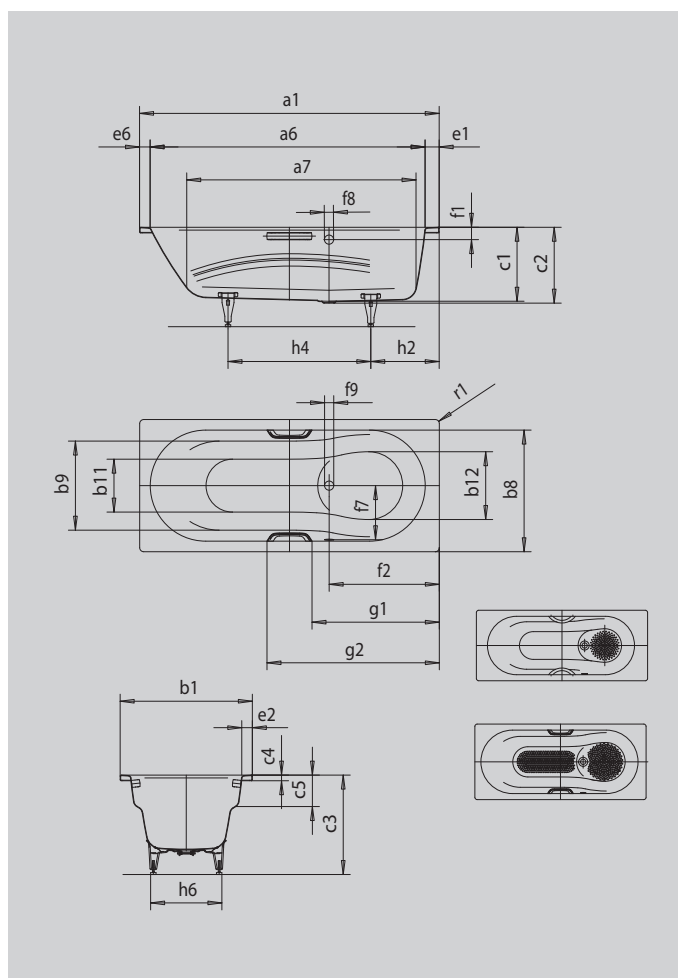

Model		956
External length	a₁	1600 mm
Internal length (top)	a₆	1460 mm
Internal length (bottom)	a₇	1200 mm
External width	b₁	700 mm
Internal width bathing area (with; without armrest)	b₈; b₉	580; 470 mm
Internal width (bottom)	b₁₁; b₁₂	420; 475 mm
Depth inside	c₁	420 mm
Depth incl. waste hole	c₂	430 mm
Height with feet	c₃	560 - 580 mm
Height of rim	c₄	32 mm
Armrest depth	c₅	175 mm
Width of rim (foot end; long side; head end)	e₁; e₂; e₆	80; 60; 60 mm
Distance top edge to centre of overflow hole	f₁	70 mm
Distance bath edge to centre of waste hole	f₂	575 mm
Distance centre of waste hole to centre of overflow hole	f₇	280 mm
Diameter of overflow hole	f₈	Ø 52 mm
Diameter of waste hole	f₉	Ø 52 mm
Distance foot end of bath edge to centre of foot	h₂	435 mm
Distance between the feet	h₄	625 mm
Width of feet max.	h₆	425 mm
External radius	r₁	8 mm
Water volume		100 l
Net weight		45 kg
Diameter of anti-slip		Ø 288 mm