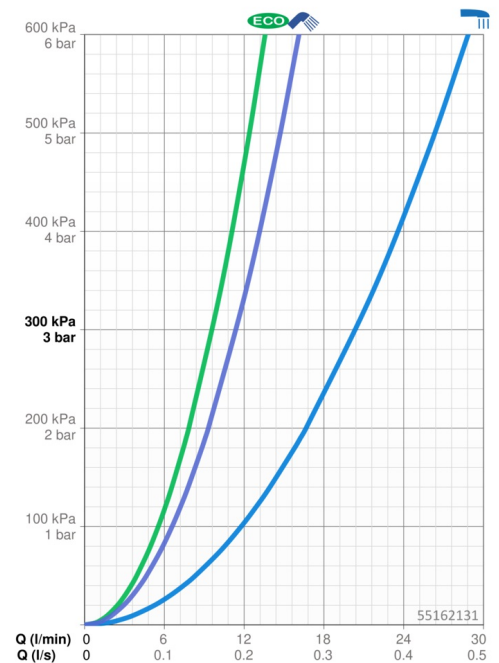

EAN: 4057304019180
static.hansa.com/55162131

- Bath tub & Shower
- Thermostatic
- Wall mounted
- Chrome
- Fixed spout
- Standard aerator
- Temperature control handle, Flow control handle
- Turn operated diverter, Integrated into flow control handle
- Hand shower, Shower rail, Shower hose (1500 mm), Eco flow control
- Normal - Even and soft water stream, Refreshing - Strong water stream, activates and refreshes body, Relaxing - Soft water stream, pleasant for entire body
- The housing of the fittings conducts minimal heat, Safety stop against scalding at 38°C
- Thermostatic cartridge for automatic temperature control, Litter filter(s), Ceramic head part for flow control
- Eccentric coupling(s)
- protected against back-flow in domestic use (according to DIN EN 1717)
- 3 spray functions

Technical data

Flow properties

Eco-flow at 3 bar	9.6 l/min
Flow-rate at 3 bar	20.4 / 11.4 l/min

Technical properties

DN-size (nominal dimension)	DN15
Hot water supply	max. +65°C
Working pressure	1-10 bar
Connection size	G1/2
Installation width	cc150 ± 15 mm
Projection	160 mm
Backflow prevention (EN1717)	EB
Material	Brass/Plastic

Regulations

EN standard	EN 1111
Noise class	II (ISO 3822)