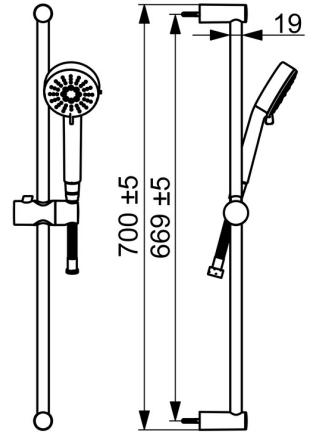

Spare parts

SP55162131

Name

Code