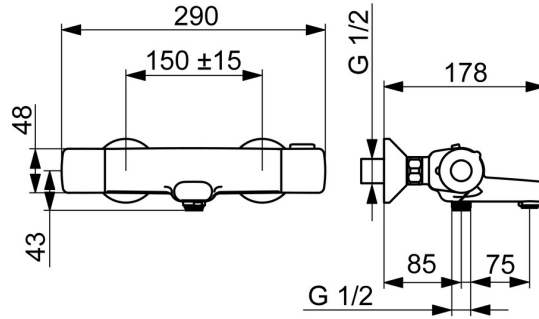

Spare parts

SP55162131

Name

Code