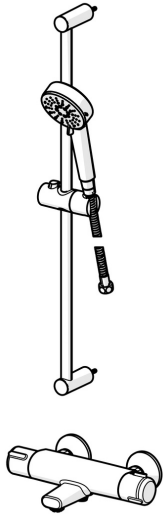

Spare parts

SP55162131

Name

Code