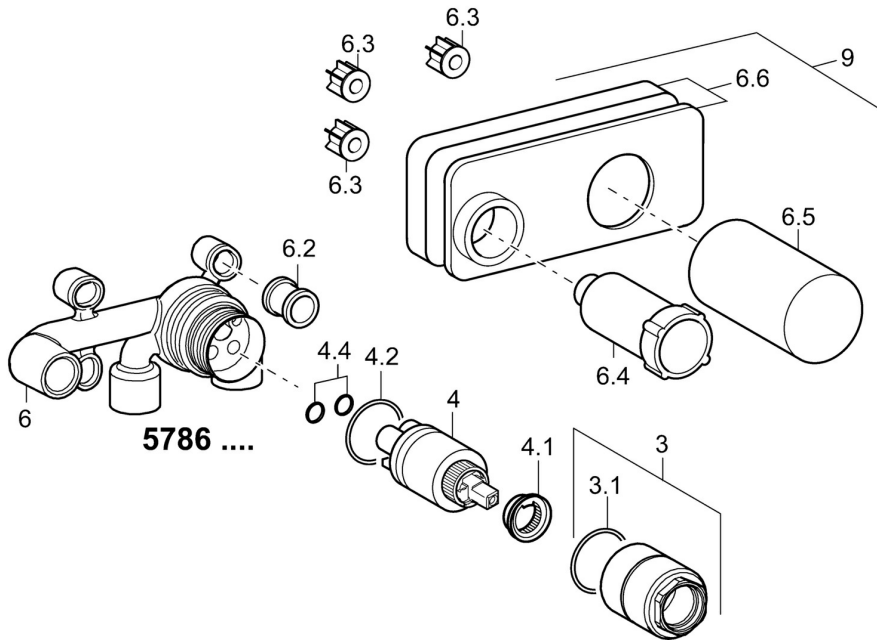

EAN: 4015474179264
static.hansa.com/57860100

- Washbasin
- Concealed unit
- Concealed wall mounting
- Adjustable hot water stop (included, retrofittable)
- \varnothing 35 mm ceramic cartridge for flow and temperature control
- Direct connection, Internal thread
- Inner body made of DZR brass
- Insulating pack made of styrofoam
- Without trim kit

Technical data

Technical properties

DN-size (nominal dimension)	DN15
Hot water supply	max. +80°C
Working pressure	1-10 bar
Connection size	G1/2
Material	Brass

Regulations

EN standard	EN 817
-------------	---------------

Spare parts

SP57860100

	Name	Code
3	Screw sleeve, M38x1	59912115
4	Cartridge, 3.5 Eco	59912324
4	Cartridge, 3.5 Classic	59913075
4.1	Temperature adjustment limiter	59912325
4.2	O-ring, d 28.24x2.62	59912590
4.4	O-ring, d 10.10x1.60	59905072
6.3	Gasket	59913169
9	Installation box	59913170
N.I.	Raising kit, 20 mm	59913136
N.I.	Key, SW30/34	59912108
N.I.	Angle piece	59913086