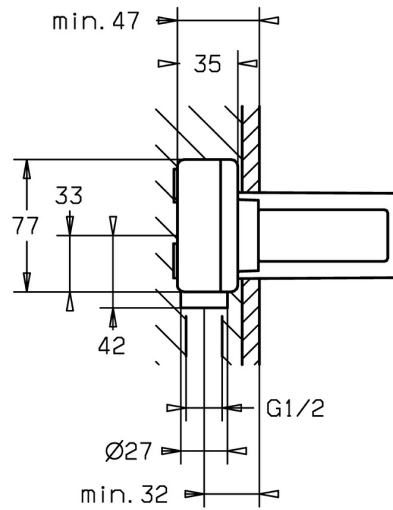

EAN: 4015474179264
static.hansa.com/57860100

- Washbasin
- Concealed unit
- Concealed wall mounting
- Adjustable hot water stop (included, retrofittable)
- \varnothing 35 mm ceramic cartridge for flow and temperature control
- Direct connection, Internal thread
- Inner body made of DZR brass
- Insulating pack made of styrofoam
- Without trim kit

Technical data

Technical properties

DN-size (nominal dimension)	DN15
Hot water supply	max. +80°C
Working pressure	1-10 bar
Connection size	G1/2
Material	Brass

Regulations

EN standard	EN 817
-------------	---------------

Spare parts

SP57860100

	Name	Code
3	Screw sleeve, M38x1	59912115
4	Cartridge, 3.5 Eco	59912324
4	Cartridge, 3.5 Classic	59913075
4.1	Temperature adjustment limiter	59912325
4.2	O-ring, d 28.24x2.62	59912590
4.4	O-ring, d 10.10x1.60	59905072
6.3	Gasket	59913169
9	Installation box	59913170
N.I.	Raising kit, 20 mm	59913136
N.I.	Key, SW30/34	59912108
N.I.	Angle piece	59913086