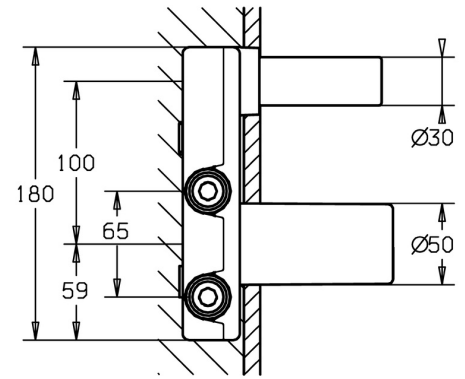

EAN: 4015474179264
static.hansa.com/57860100

- Washbasin
- Concealed unit
- Concealed wall mounting
- Adjustable hot water stop (included, retrofittable)
- \varnothing 35 mm ceramic cartridge for flow and temperature control
- Direct connection, Internal thread
- Inner body made of DZR brass
- Insulating pack made of styrofoam
- Without trim kit

Technical data

Technical properties

DN-size (nominal dimension)	DN15
Hot water supply	max. +80°C
Working pressure	1-10 bar
Connection size	G1/2
Material	Brass

Regulations

EN standard	EN 817
-------------	---------------

Spare parts

SP57860100

	Name	Code
3	Screw sleeve, M38x1	59912115
4	Cartridge, 3.5 Eco	59912324
4	Cartridge, 3.5 Classic	59913075
4.1	Temperature adjustment limiter	59912325
4.2	O-ring, d 28.24x2.62	59912590
4.4	O-ring, d 10.10x1.60	59905072
6.3	Gasket	59913169
9	Installation box	59913170
N.I.	Raising kit, 20 mm	59913136
N.I.	Key, SW30/34	59912108
N.I.	Angle piece	59913086