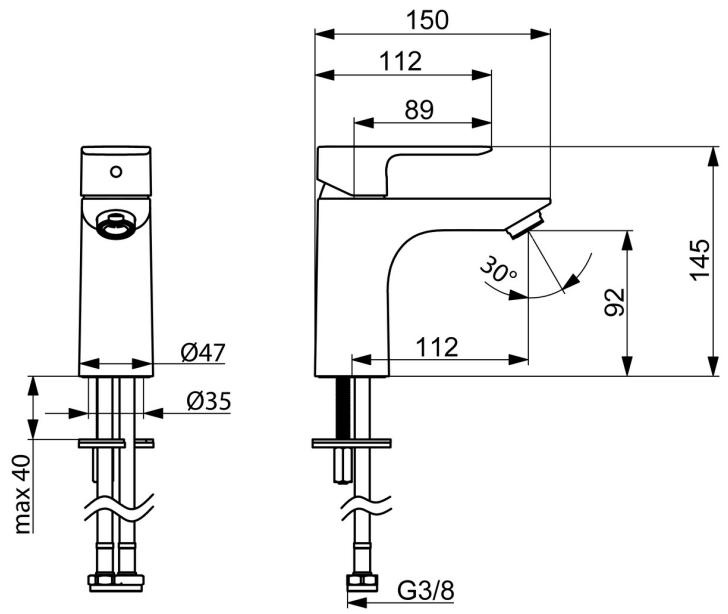

Spare parts

SP55402203

Name

Code