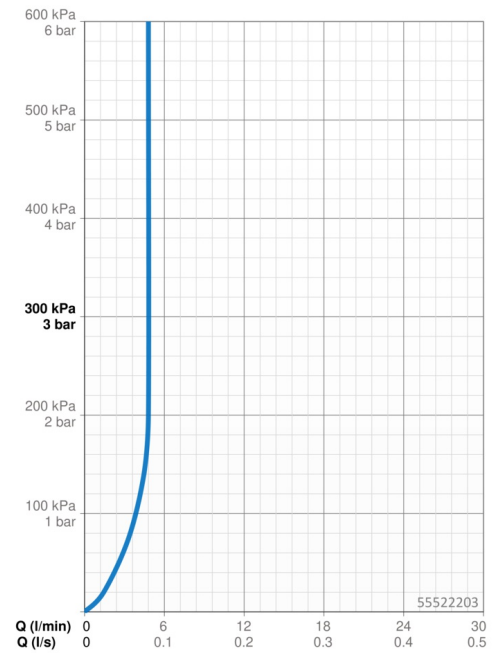

EAN: 4057304018992
static.hansa.com/55522203

- Washbasin
- Single-lever
- Deck mounted
- Chrome
- Fixed spout
- PCA® - constant flow rate regardless of pressure variations
- Hot/Cold symbols, Single operating lever/handle
- $\varnothing$ 35 mm ceramic cartridge for flow and temperature control
- Flexible inlet pipes
- Rapid installation system
- Without pop-up waste, Without draw-rod opening

Technical data

Flow properties

Flow-rate at 3 bar (with flow controller) **4.8 l/min**

Technical properties

DN-size (nominal dimension) **DN15**
Hot water supply **max. +70°C**
Working pressure **0.5-10 bar**
Connection size **G3/8**
Projection **112 mm**
Backflow prevention (EN1717) **AA**
Material **Brass**

Regulations

EN standard **EN 817**
Noise class **I (ISO 3822)**

Approvals and Declarations

ABP **PA-IX 10072/IO**