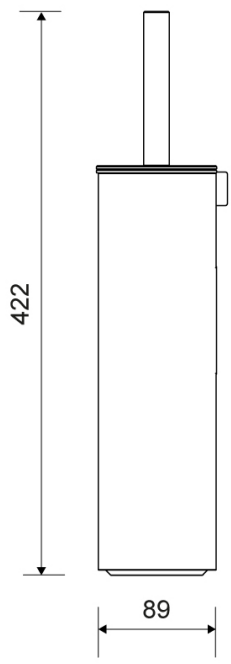

DATA SHEET

7044

Products