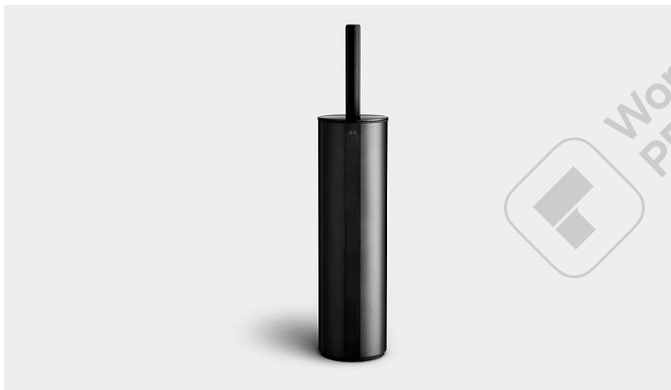

DATA SHEET

7044

Reframe | Toilet brush floor

Toilet brush floor Black

Toilet brushes have never been more hygienic or more stylish. During the development process, we have given a lot of thought to hygiene. The inner plastic container has a splash guard, which extends over the outer cover and ensures that no bacteria can get in between the two.

As an extra hygienic solution, the inner container is fitted with a 'tap' to make it easy to empty the container without coming into contact with bacteria.

The brush head is designed to collect as little water and paper as possible, thus reducing unwanted dripping of toilet water. Choose between a wall-mounted and a floor-standing model. The brush head can be replaced.

The pack contains fittings, screws and an Unbraco key for assembly.

Specifications

ITEM NUMBER	GTIN NUMBER	WEIGHT
7044	5707692010618	2300 g
MATERIAL	SURFACE	HEIGHT
Stainless steel (AISI 304)	PVD: Black	422 mm
DIAMETER		
89 mm