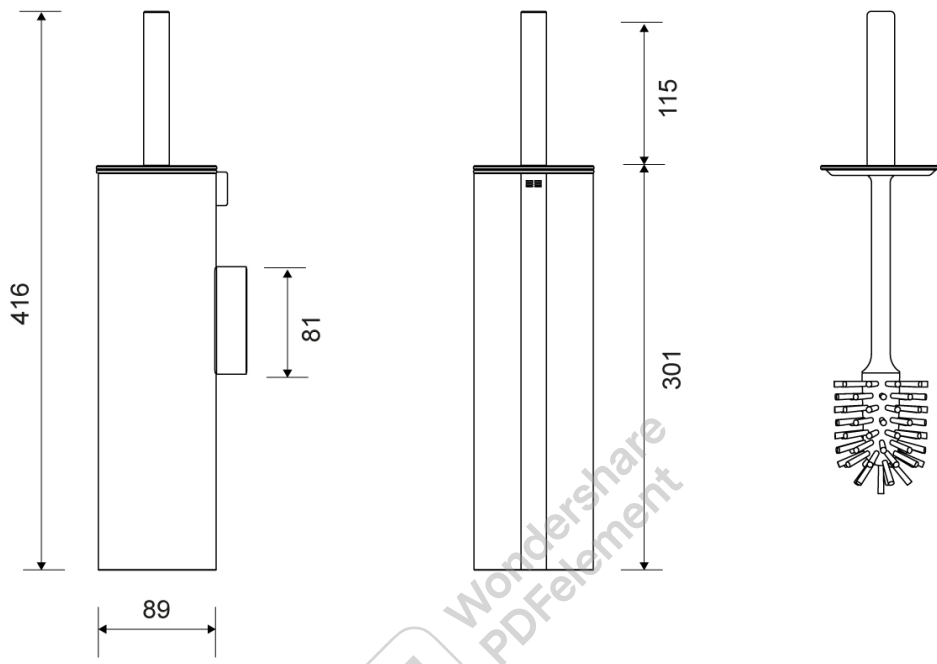

DATA SHEET

7048

Products