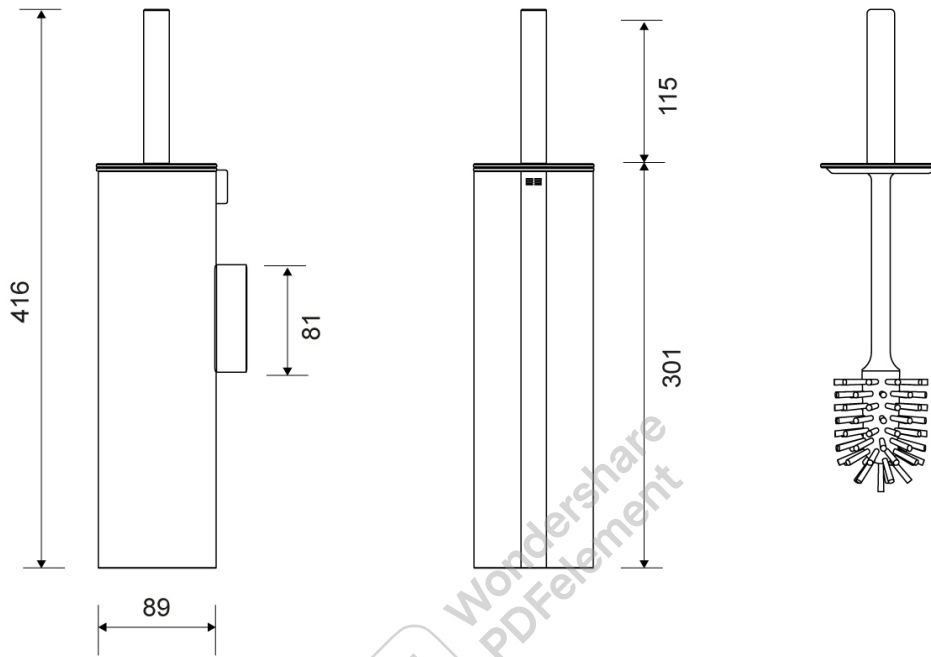

DATA SHEET

7046

Products