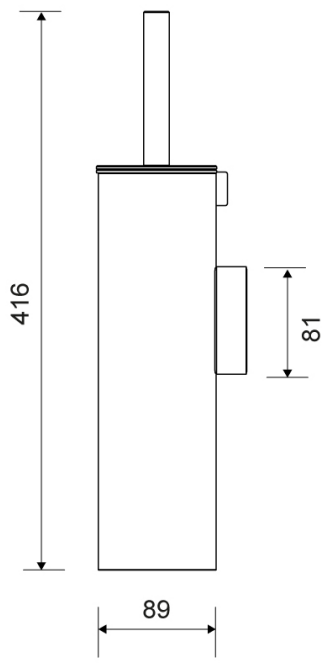

DATA SHEET

7047

Products