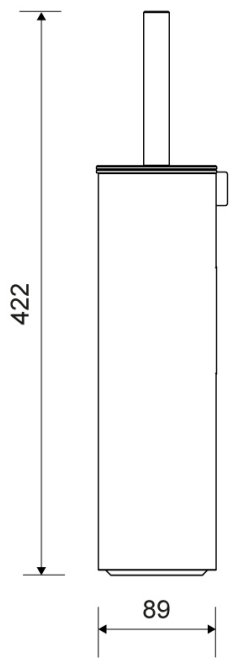

DATA SHEET

7043

Products