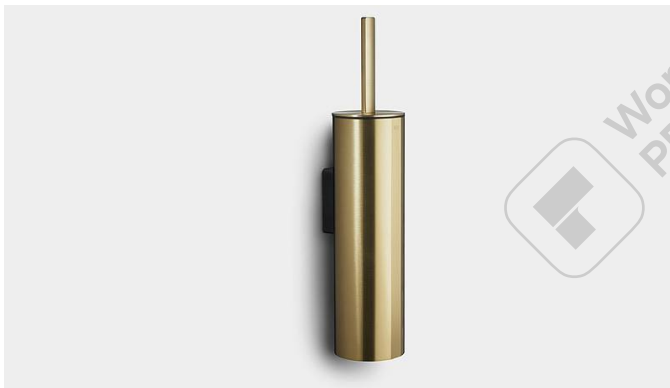

DATA SHEET

7047

Reframe | Toilet brush wall mounted

Toilet brush wall mounted Brass

Toilet brushes have never been more hygienic or more stylish. During the development process, we have given a lot of thought to hygiene. The inner plastic container has a splash guard, which extends over the outer cover and ensures that no bacteria can get in between the two.

As an extra hygienic solution, the inner container is fitted with a 'tap' to make it easy to empty the container without coming into contact with bacteria.

The brush head is designed to collect as little water and paper as possible, thus reducing unwanted dripping of toilet water. Choose between a wall-mounted and a floor-standing model. The brush head can be replaced.

The pack contains fittings, screws and an Unbraco key for assembly.

Specifications

ITEM NUMBER	GTIN NUMBER	WEIGHT
7047	5707692010649	2100 g
MATERIAL	SURFACE	HEIGHT
Stainless steel (AISI 304)	PVD: Brass	416 mm
DIAMETER		
89 mm