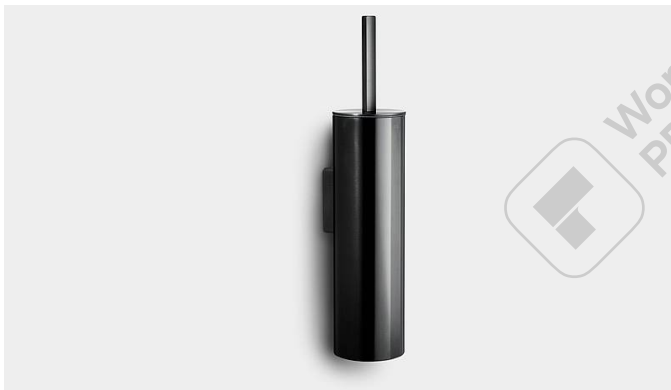

DATA SHEET

7049

Reframe | Toilet brush wall mounted

Toilet brush wall mounted Black

Toilet brushes have never been more hygienic or more stylish. During the development process, we have given a lot of thought to hygiene. The inner plastic container has a splash guard, which extends over the outer cover and ensures that no bacteria can get in between the two.

As an extra hygienic solution, the inner container is fitted with a 'tap' to make it easy to empty the container without coming into contact with bacteria.

The brush head is designed to collect as little water and paper as possible, thus reducing unwanted dripping of toilet water. Choose between a wall-mounted and a floor-standing model. The brush head can be replaced.

The pack contains fittings, screws and an Unbraco key for assembly.

Specifications

ITEM NUMBER	GTIN NUMBER	WEIGHT
7049	5707692010663	2100 g
MATERIAL	SURFACE	HEIGHT
Stainless steel (AISI 304)	PVD: Black	416 mm
DIAMETER		
89 mm