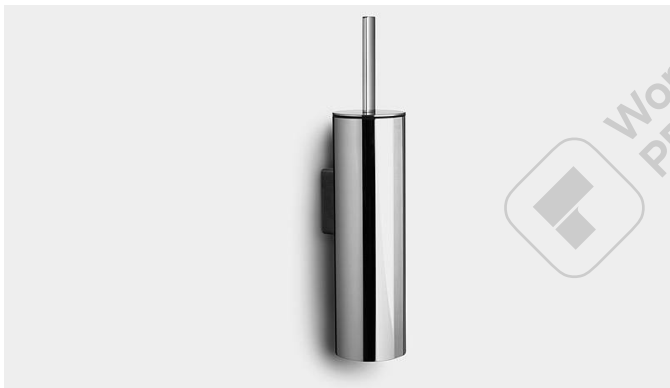

DATA SHEET

7046

Reframe | Toilet brush wall mounted

Toilet brush wall mounted Polished steel

Toilet brushes have never been more hygienic or more stylish. During the development process, we have given a lot of thought to hygiene. The inner plastic container has a splash guard, which extends over the outer cover and ensures that no bacteria can get in between the two.

As an extra hygienic solution, the inner container is fitted with a 'tap' to make it easy to empty the container without coming into contact with bacteria.

The brush head is designed to collect as little water and paper as possible, thus reducing unwanted dripping of toilet water. Choose between a wall-mounted and a floor-standing model. The brush head can be replaced.

The pack contains fittings, screws and an Unbraco key for assembly.

Specifications

ITEM NUMBER	GTIN NUMBER	WEIGHT
7046	5707692010632	2100 g
MATERIAL	SURFACE	HEIGHT
Stainless steel (AISI 304)	Polished steel	416 mm
DIAMETER		
89 mm