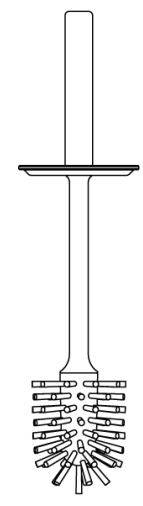

DATA SHEET

7043

Products