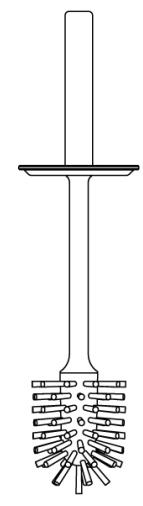

DATA SHEET

7047

Products