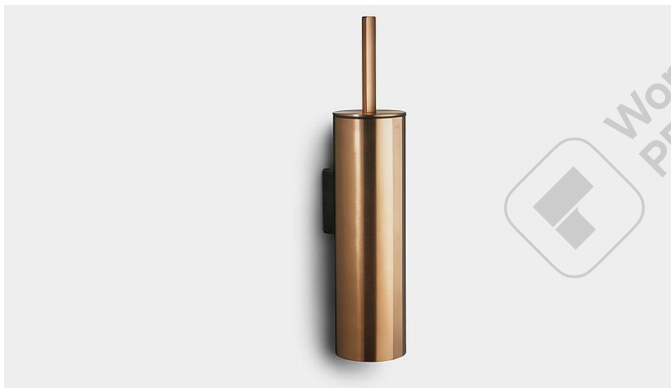

DATA SHEET

7045

Reframe | Toilet brush wall mounted

Toilet brush wall mounted Brushed steel

Toilet brushes have never been more hygienic or more stylish. During the development process, we have given a lot of thought to hygiene. The inner plastic container has a splash guard, which extends over the outer cover and ensures that no bacteria can get in between the two.

The pack contains fittings, screws and an Unbraco key for assembly.

Specifications

ITEM NUMBER	GTIN NUMBER	WEIGHT
7047	5707692010649	2100 g
MATERIAL	SURFACE	HEIGHT
Stainless steel (AISI 304)	PVD: Brass	416 mm
DIAMETER		
89 mm		

DATA SHEET

7047

Products

DATA SHEET

7048

Reframe | Toilet brush wall mounted

Toilet brush wall mounted Copper

Toilet brushes have never been more hygienic or more stylish. During the development process, we have given a lot of thought to hygiene. The inner plastic container has a splash guard, which extends over the outer cover and ensures that no bacteria can get in between the two.

The pack contains fittings, screws and an Unbraco key for assembly.

Specifications

ITEM NUMBER	GTIN NUMBER	WEIGHT
7048	5707692010656	2100 g
MATERIAL	SURFACE	HEIGHT
Stainless steel (AISI 304)	PVD: Copper	416 mm
DIAMETER		
89 mm		