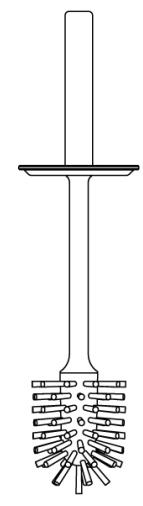

DATA SHEET

7044

Products