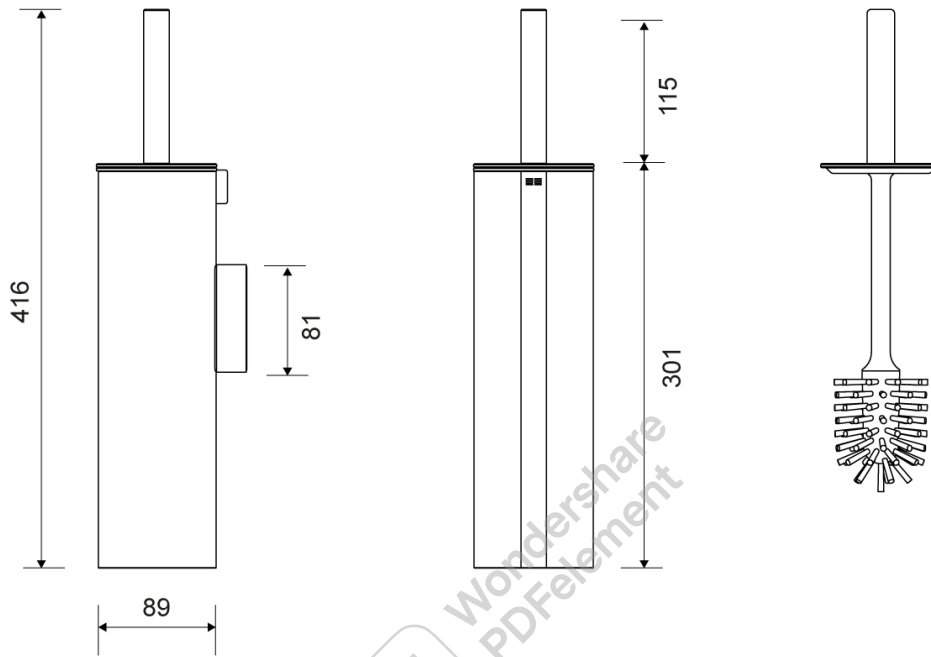

DATA SHEET

7045

Products