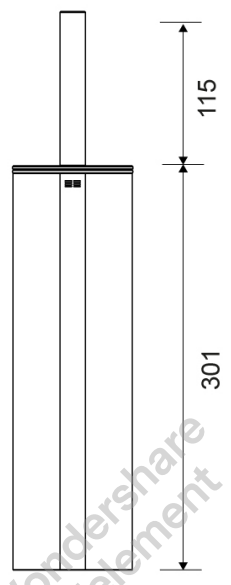

DATA SHEET

7047

Products