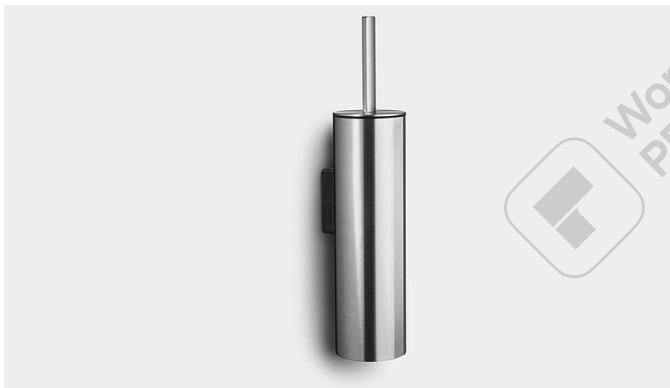

DATA SHEET

7045

Reframe | Toilet brush wall mounted

Toilet brush wall mounted Brushed steel

Toilet brushes have never been more hygienic or more stylish. During the development process, we have given a lot of thought to hygiene. The inner plastic container has a splash guard, which extends over the outer cover and ensures that no bacteria can get in between the two.

As an extra hygienic solution, the inner container is fitted with a 'tap' to make it easy to empty the container without coming into contact with bacteria.

The brush head is designed to collect as little water and paper as possible, thus reducing unwanted dripping of toilet water. Choose between a wall-mounted and a floor-standing model. The brush head can be replaced.

The pack contains fittings, screws and an Unbraco key for assembly.

Specifications

ITEM NUMBER	GTIN NUMBER	WEIGHT
7045	5707692010625	2100 g
MATERIAL	SURFACE	HEIGHT
Stainless steel (AISI 304)	Brushed steel	416 mm
DIAMETER		
89 mm		

DATA SHEET

7045

Products

DATA SHEET

7046

Reframe | Toilet brush wall mounted

Toilet brush wall mounted Polished steel

Toilet brushes have never been more hygienic or more stylish. During the development process, we have given a lot of thought to hygiene. The inner plastic container has a splash guard, which extends over the outer cover and ensures that no bacteria can get in between the two.