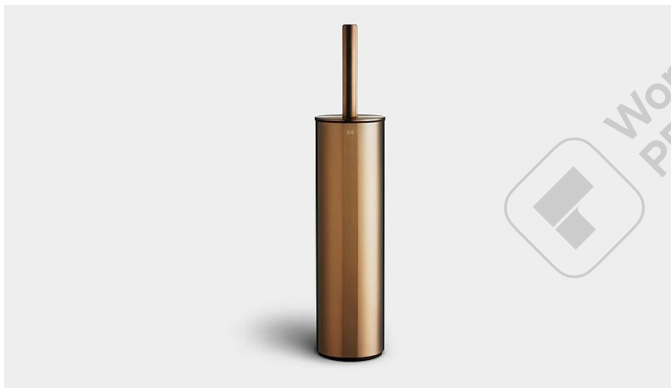

7043

Reframe | Toilet brush floor

Toilet brush floor Copper

Toilet brushes have never been more hygienic or more stylish. During the development process, we have given a lot of thought to hygiene. The inner plastic container has a splash guard, which extends over the outer cover and ensures that no bacteria can get in between the two.

As an extra hygienic solution, the inner container is fitted with a 'tap' to make it easy to empty the container without coming into contact with bacteria.

The brush head is designed to collect as little water and paper as possible, thus reducing unwanted dripping of toilet water. Choose between a wall-mounted and a floor-standing model. The brush head can be replaced.

The pack contains fittings, screws and an Unbraco key for assembly.

Specifications

ITEM NUMBER	GTIN NUMBER	WEIGHT
7043	5707692010601	2300 g
MATERIAL	SURFACE	HEIGHT
Stainless steel (AISI 304)	PVD: Copper	422 mm
DIAMETER		
89 mm