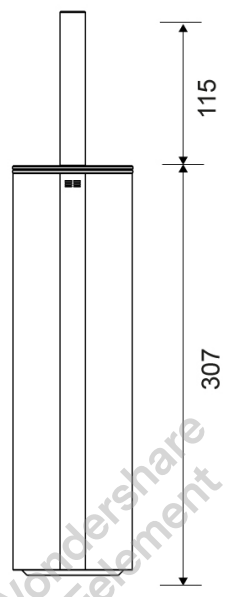

DATA SHEET

7043

Products