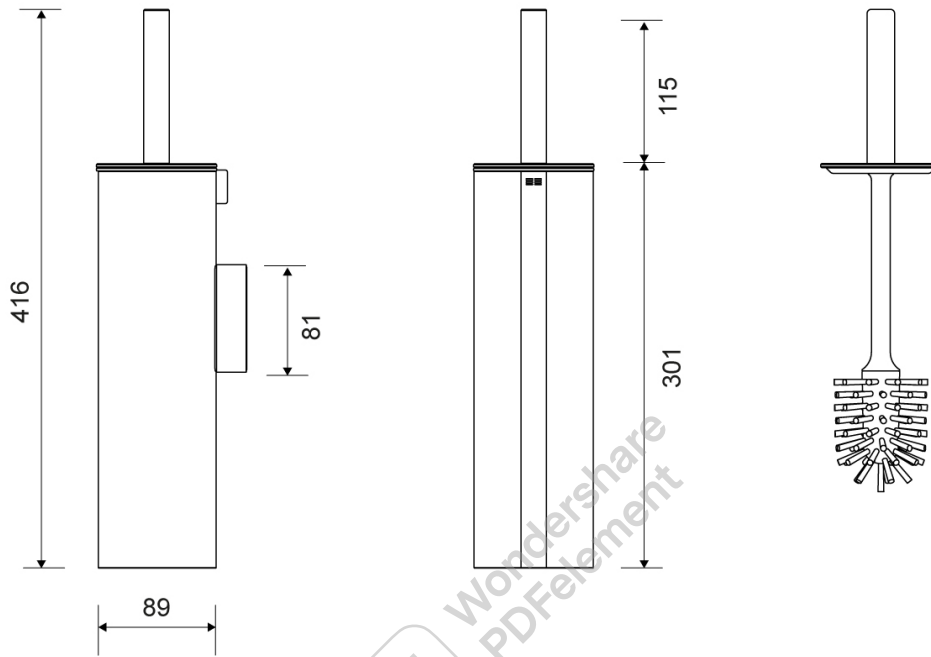

DATA SHEET

7049

Products