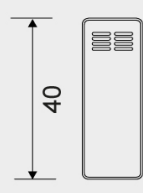

### Specifications

ITEM NUMBER	GTIN NUMBER	WEIGHT
7073	5707692010809	70 g
MATERIAL	SURFACE	HEIGHT
Stainless steel (AISI 304)	PVD: Copper	40 mm
DEPTH	WIDTH	
15 mm	13 mm	

**7073**

Products

## 7074

Reframe | Towel hook (2 pcs.)

Towel hook (2 pcs.) Black

Two elegant and stylish hooks to hold your towels firmly in place. The design of the hooks has been carefully thought out, and the perfect vertical shape ensures that the towels cannot fall off.

### Specifications

ITEM NUMBER	GTIN NUMBER	WEIGHT
7074	5707692010816	70 g
MATERIAL	SURFACE	HEIGHT
Stainless steel (AISI 304)	PVD: Black	40 mm
DEPTH	WIDTH	
15 mm	13 mm	