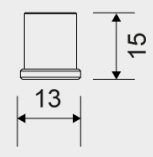

### Specifications

ITEM NUMBER	GTIN NUMBER	WEIGHT
7073	5707692010809	70 g
MATERIAL	SURFACE	HEIGHT
Stainless steel (AISI 304)	PVD: Copper	40 mm
DEPTH	WIDTH	
15 mm	13 mm	

**7073**

Products

## 7074

Reframe | Towel hook (2 pcs.)

Towel hook (2 pcs.) Black

Two elegant and stylish hooks to hold your towels firmly in place. The design of the hooks has been carefully thought out, and the perfect vertical shape ensures that the towels cannot fall off.

### Specifications

ITEM NUMBER	GTIN NUMBER	WEIGHT
7074	5707692010816	70 g
MATERIAL	SURFACE	HEIGHT
Stainless steel (AISI 304)	PVD: Black	40 mm
DEPTH	WIDTH	
15 mm	13 mm	