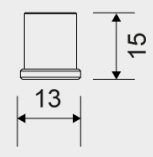

### Specifications

ITEM NUMBER	GTIN NUMBER	WEIGHT
7070	5707692010779	70 g
MATERIAL	SURFACE	HEIGHT
Stainless steel (AISI 304)	Brushed steel	40 mm
DEPTH	WIDTH	
15 mm	13 mm	