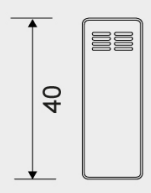

### Specifications

ITEM NUMBER	GTIN NUMBER	WEIGHT
7070	5707692010779	70 g
MATERIAL	SURFACE	HEIGHT
Stainless steel (AISI 304)	Brushed steel	40 mm
DEPTH	WIDTH	
15 mm	13 mm	