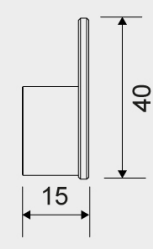

### Specifications

ITEM NUMBER	GTIN NUMBER	WEIGHT
7072	5707692010793	70 g
MATERIAL	SURFACE	HEIGHT
Stainless steel (AISI 304)	PVD: Brass	40 mm
DEPTH	WIDTH	
15 mm	13 mm	

### Specifications

ITEM NUMBER	GTIN NUMBER	WEIGHT
7073	5707692010809	70 g
MATERIAL	SURFACE	HEIGHT
Stainless steel (AISI 304)	PVD: Copper	40 mm
DEPTH	WIDTH	
15 mm	13 mm	

**7073**

Products

## 7074

Reframe | Towel hook (2 pcs.)

Towel hook (2 pcs.) Black

Two elegant and stylish hooks to hold your towels firmly in place. The design of the hooks has been carefully thought out, and the perfect vertical shape ensures that the towels cannot fall off.

### Specifications

ITEM NUMBER	GTIN NUMBER	WEIGHT
7074	5707692010816	70 g
MATERIAL	SURFACE	HEIGHT
Stainless steel (AISI 304)	PVD: Black	40 mm
DEPTH	WIDTH	
15 mm	13 mm	