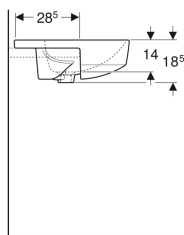

Geberit VariForm semirecessed washbasin, round

Example image

Application purposes

- For mounting in washtops

Characteristics

- Round

Scope of delivery

- Fastening material

- Easy to mount thanks to provided cut-out template

Technical data

Product material

Vitreous china

- Template

Art. no.	Colour / surface	D	Tap hole	Overflow	H
500.783.01.2	white	50 cm	left and right	visible	18.5 cm
500.782.01.2	white	50 cm	centred	visible	18.5 cm