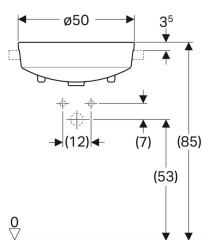

Geberit VariForm semirecessed washbasin, round

Example image

Application purposes

- For mounting in washtops

Characteristics

- Round

Scope of delivery

- Fastening material

- Easy to mount thanks to provided cut-out template

Technical data

Product material

Vitreous china

- Template

Art. no.	Colour / surface	D	Tap hole	Overflow	H
500.783.01.2	white	50 cm	left and right	visible	18.5 cm
500.782.01.2	white	50 cm	centred	visible	18.5 cm