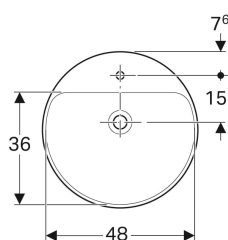

Geberit VariForm semirecessed washbasin, round

Example image

Application purposes

- For mounting in washtops

Characteristics

- Round

Scope of delivery

- Fastening material

- Easy to mount thanks to provided cut-out template

Technical data

Product material

Vitreous china

- Template

Art. no.	Colour / surface	D	Tap hole	Overflow	H
500.783.01.2	white	50 cm	left and right	visible	18.5 cm
500.782.01.2	white	50 cm	centred	visible	18.5 cm