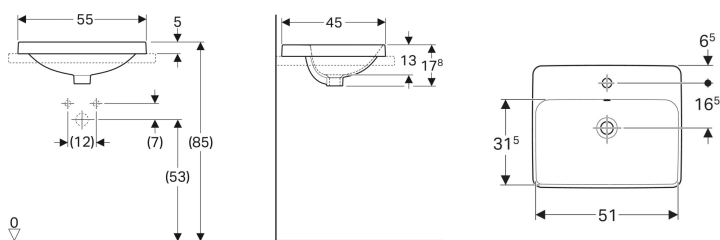

Geberit VariForm countertop washbasin, rectangular, with tap hole bench

Example image

- Easy to mount thanks to provided cut-out template

Application purposes

- For mounting in washtops from above

Characteristics

- Rectangular

Scope of delivery

- Template

Technical data

Product material

Fine fireclay

Art. no.	Colour / surface	Tap hole	Overflow	B	H	T
500.740.01.2	white	centred	visible	55 cm	17.8 cm	45 cm
500.742.01.2 *	white	centred	without	55 cm	17.8 cm	45 cm