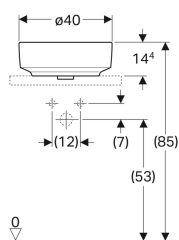

Geberit VariForm lay-on washbasin, round

Example image

Application purposes

- For mounting on washtops

Characteristics

- Suitable for all VariForm bathroom furniture

Scope of delivery

- Fastening material

- Round
- Easy to mount thanks to provided cut-out template
- Can be installed with a washbasin cabinet

Technical data

Product material

Fine fireclay

- Template

Art. no.	Colour / surface	D	Tap hole	Overflow	H
500.768.01.2	white	40 cm	without	without	15.8 cm