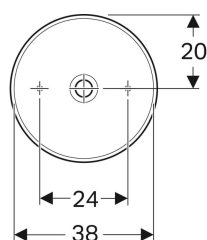

Geberit VariForm lay-on washbasin, round

Example image

Application purposes

- For mounting on washtops

Characteristics

- Suitable for all VariForm bathroom furniture

Scope of delivery

- Fastening material

- Round
- Easy to mount thanks to provided cut-out template
- Can be installed with a washbasin cabinet

Technical data

Product material

Fine fireclay

- Template

Art. no.	Colour / surface	D	Tap hole	Overflow	H
500.768.01.2	white	40 cm	without	without	15.8 cm