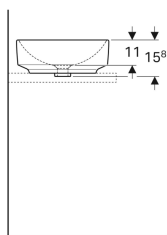

Geberit VariForm lay-on washbasin, round

Example image

Application purposes

- For mounting on washtops

Characteristics

- Suitable for all VariForm bathroom furniture

Scope of delivery

- Fastening material

- Round
- Easy to mount thanks to provided cut-out template
- Can be installed with a washbasin cabinet

Technical data

Product material

Fine fireclay

- Template

Art. no.	Colour / surface	D	Tap hole	Overflow	H
500.768.01.2	white	40 cm	without	without	15.8 cm