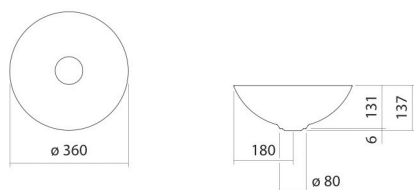

Technical factsheet

Dish basin
SB.Aqua360
Aqua

Item Number:

3901000091

Characteristics

Model description	SB.Aqua360
Item Number	3901000091
Material basin	glazed steel
	deep green
Dimensions	w/h/d 360 mm/137 mm/360 mm
Form	round
Hole	without tap hole
Overflow	without overflow
Net weight	3,3 kg

Fittings information Impact area 100 mm - 140 mm
rear edge of basin

Optimal impact on the basin mould with fittings that have a vertical outlet (90 ° angle of impact) and a built-in aerator.

Product/tender specifications

Dish basin

SB.Aqua360

Aqua

Item Number:

3901000091

Text

Dish basin, round, Ø 360 mm, height 137 mm, glazed steel, deep green, without tap hole, without overflow, included drain valve, valve cap, glazed in the basin colour, Ø 84 mm
