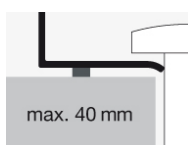

Technical factsheet

Dish basin
SB.Aqua360
Aqua

Item Number:

3901000091

Characteristics

Model description	SB.Aqua360
Item Number	3901000091
Material basin	glazed steel
	deep green
Dimensions	w/h/d 360 mm/137 mm/360 mm
Form	round
Hole	without tap hole
Overflow	without overflow
Net weight	3,3 kg

Fittings information Impact area 100 mm - 140 mm
rear edge of basin

Optimal impact on the basin mould with fittings that have a vertical outlet (90 ° angle of impact) and a built-in aerator.

Product/tender specifications

Dish basin

SB.Aqua360

Aqua

Item Number:

3901000091

Text

Dish basin, round, Ø 360 mm, height 137 mm, glazed steel, deep green, without tap hole, without overflow, included drain valve, valve cap, glazed in the basin colour, Ø 84 mm
