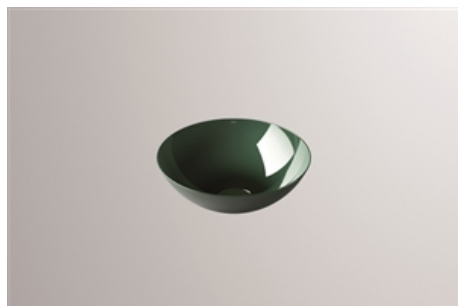

Technical factsheet

Dish basin
SB.Aqua360
Aqua

Item Number:

3901000091

Characteristics

Model description	SB.Aqua360
Item Number	3901000091
Material basin	glazed steel
	deep green
Dimensions	w/h/d 360 mm/137 mm/360 mm
Form	round
Hole	without tap hole
Overflow	without overflow
Net weight	3,3 kg

Fittings information Impact area 100 mm - 140 mm
rear edge of basin

Optimal impact on the basin mould with fittings that have a vertical outlet (90 ° angle of impact) and a built-in aerator.

Product/tender specifications

Dish basin

SB.Aqua360

Aqua

Item Number:

3901000091

Text

Dish basin, round, Ø 360 mm, height 137 mm, glazed steel, deep green, without tap hole, without overflow, included drain valve, valve cap, glazed in the basin colour, Ø 84 mm
