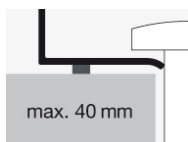

## Characteristics

Model description	SB.Terra360
Item Number	3901000084
Material basin	glazed steel gravel matt
Dimensions	w/h/d 360 mm/137 mm/360 mm
Form	round
Hole	without tap hole
Overflow	without overflow
Net weight	3,3 kg

### Text

Dish basin, round, Ø 360 mm, height 137 mm, glazed steel, gravel matt, without tap hole, without overflow, included drain valve, valve cap, glazed in the basin colour, Ø 84 mm

---