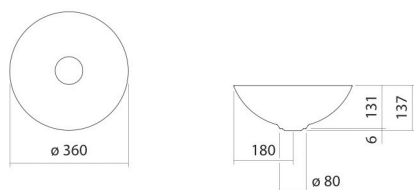

## Technical factsheet

**Dish basin**  
**SB.Terra360**  
**Terra**

Item Number:

3901000084

## Characteristics

Model description	SB.Terra360
Item Number	3901000084
Material basin	glazed steel gravel matt
Dimensions	w/h/d 360 mm/137 mm/360 mm
Form	round
Hole	without tap hole
Overflow	without overflow
Net weight	3,3 kg

**Fittings information** Impact area 100 mm - 140 mm  
rear edge of basin

Optimal impact on the basin mould with fittings that have a vertical outlet (90 ° angle of impact) and a built-in aerator.

### Text

Dish basin, round, Ø 360 mm, height 137 mm, glazed steel, gravel matt, without tap hole, without overflow, included drain valve, valve cap, glazed in the basin colour, Ø 84 mm

---