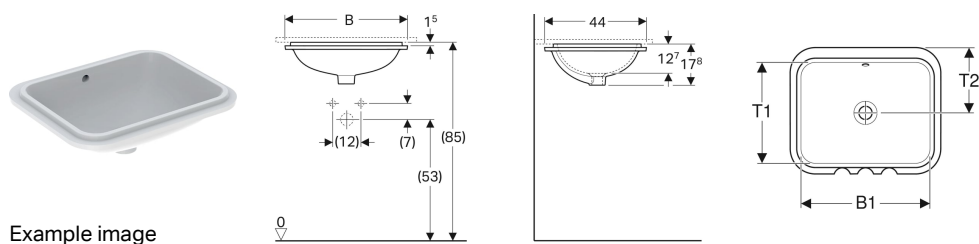

Geberit VariForm under-countertop washbasin, rectangular

Example image

Application purposes

- For mounting on washtops from below

Characteristics

- Rectangular

Scope of delivery

- Fastening material

- Easy to mount thanks to provided cut-out template

Technical data

Product material | Vitreous china

- Template

Art. no.	Colour / surface	Tap hole	Overflow	B	B1	H	T	T1	T2
500.760.01.2	white	without	visible	53 cm	45 cm	17.8 cm	44 cm	35 cm	22 cm
500.762.01.2 *	white	without	without	53 cm	45 cm	17.8 cm	44 cm	35 cm	22 cm
500.764.01.2	white	without	visible	58 cm	50 cm	17.8 cm	49 cm	40 cm	24.5 cm
500.767.01.2 *	white / bottom side: glazed	without	without	58 cm	50 cm	17.8 cm	49 cm	40 cm	24.5 cm
500.766.01.2 *	white	without	without	58 cm	50 cm	17.8 cm	49 cm	40 cm	24.5 cm