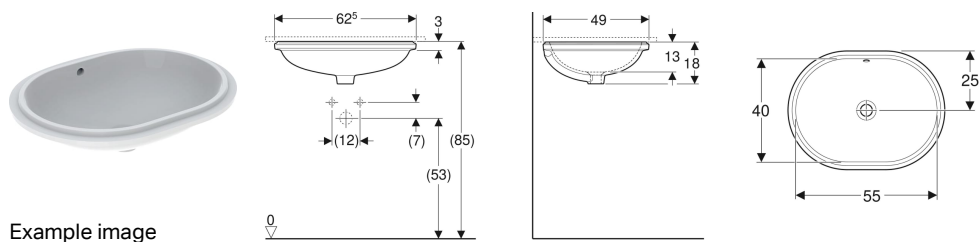

Geberit VariForm under-countertop washbasin, elliptic

Example image

Application purposes

- For mounting on washtops from below

Characteristics

- Elliptic

Scope of delivery

- Fastening material

- Easy to mount thanks to provided cut-out template

Technical data

Product material | Vitreous china

- Template

Art. no.	Colour / surface	Tap hole	Overflow	B	H	T
500.756.01.2	white	without	visible	62.5 cm	18 cm	49 cm
500.758.01.2 *	white	without	without	62.5 cm	18 cm	49 cm