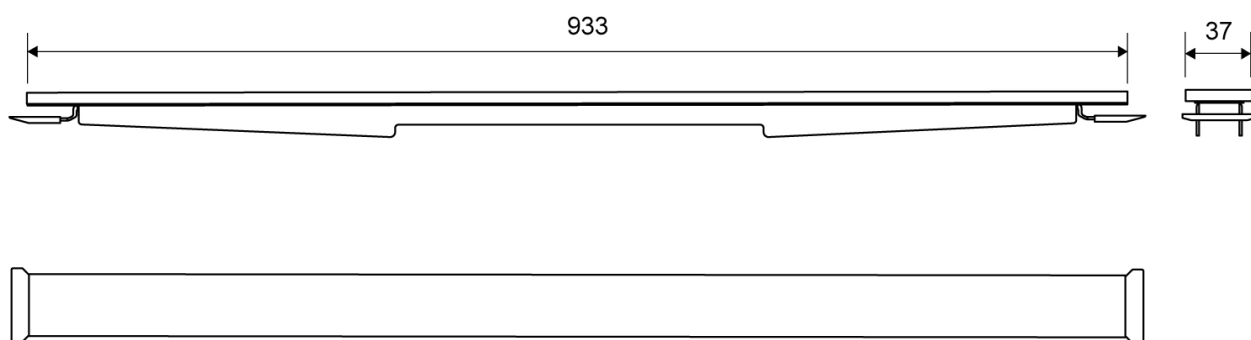

1920.0917

HighLine Colour Panel | Black

Should always be combined with a frame

Specifications

| | | |
|--------------------------------------------------------------------|---------------------------------------|------------------------------------------------|
| ITEM NUMBER 1920.0917 | GTIN NUMBER 5707692009858 | MATERIAL Stainless steel (AISI 304) |
| USAGE Linear drain | SURFACE PVD Black | LENGTH MODEL 900 mm |
| FITS DRAIN UNIT 1001, 1002, 1003, 1004, 1100, 5002, 5003 | HEIGHTENER SET Plastic (PE) | LENGTH WITH/WITHOUT FRAME 833/895 mm |

1920.0917

Products

1920.1017

HighLine Colour Panel | Black

Should always be combined with a frame

Specifications

| | | |
|--------------------------------------------------------------------|---------------------------------------|------------------------------------------------|
| ITEM NUMBER 1920.1017 | GTIN NUMBER 5707692011677 | MATERIAL Stainless steel (AISI 304) |
| USAGE Linear drain | SURFACE PVD Black | LENGTH MODEL 1000 mm |
| FITS DRAIN UNIT 1001, 1002, 1003, 1004, 1100, 5002, 5003 | HEIGHTENER SET Plastic (PE) | LENGTH WITH/WITHOUT FRAME 933/995 mm |

1920.1017

Products

1920.1217

HighLine Colour Panel | Black

Should always be combined with a frame

Specifications

| | | |
|--------------------------------------------------------------------|---------------------------------------|--------------------------------------------------|
| ITEM NUMBER 1920.1217 | GTIN NUMBER 5707692011714 | MATERIAL Stainless steel (AISI 304) |
| USAGE Linear drain | SURFACE PVD Black | LENGTH MODEL 1200 mm |
| FITS DRAIN UNIT 1001, 1002, 1003, 1004, 1100, 5002, 5003 | HEIGHTENER SET Plastic (PE) | LENGTH WITH/WITHOUT FRAME 1133/1195 mm |