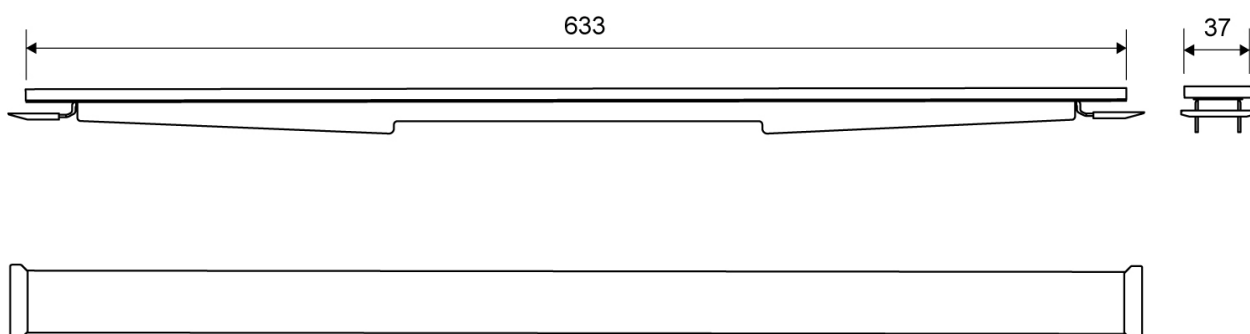

1920.1017

Products

1920.1217

HighLine Colour Panel | Black

Should always be combined with a frame

Specifications

| | | |
|--------------------------------------------------------------------|---------------------------------------|--------------------------------------------------|
| ITEM NUMBER 1920.1217 | GTIN NUMBER 5707692011714 | MATERIAL Stainless steel (AISI 304) |
| USAGE Linear drain | SURFACE PVD Black | LENGTH MODEL 1200 mm |
| FITS DRAIN UNIT 1001, 1002, 1003, 1004, 1100, 5002, 5003 | HEIGHTENER SET Plastic (PE) | LENGTH WITH/WITHOUT FRAME 1133/1195 mm |

1920.0317

Products

1920.0717

HighLine Colour Panel | Black

Should always be combined with a frame

Specifications

| | | |
|--------------------------------------------------------------------|---------------------------------------|------------------------------------------------|
| ITEM NUMBER 1920.0717 | GTIN NUMBER 5707692009841 | MATERIAL Stainless steel (AISI 304) |
| USAGE Linear drain | SURFACE PVD Black | LENGTH MODEL 700 mm |
| FITS DRAIN UNIT 1001, 1002, 1003, 1004, 1100, 5002, 5003 | HEIGHTENER SET Plastic (PE) | LENGTH WITH/WITHOUT FRAME 633/695 mm |

1920.0717

Products

1920.0817

HighLine Colour Panel | Black

Should always be combined with a frame

Specifications

| | | |
|--------------------------------------------------------------------|---------------------------------------|------------------------------------------------|
| ITEM NUMBER 1920.0817 | GTIN NUMBER 5707692011639 | MATERIAL Stainless steel (AISI 304) |
| USAGE Linear drain | SURFACE PVD Black | LENGTH MODEL 800 mm |
| FITS DRAIN UNIT 1001, 1002, 1003, 1004, 1100, 5002, 5003 | HEIGHTENER SET Plastic (PE) | LENGTH WITH/WITHOUT FRAME 733/795 mm |