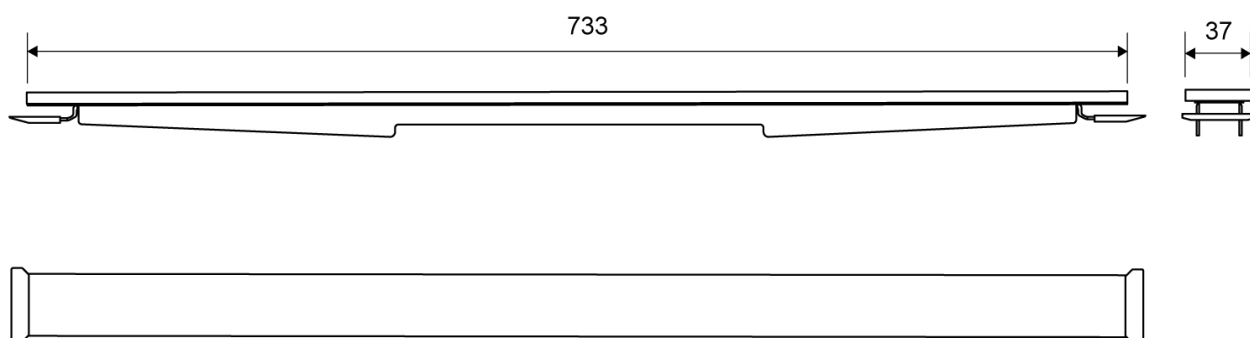

1920.1017

Products

1920.1217

HighLine Colour Panel | Black

Should always be combined with a frame

Specifications

| | | |
|--------------------------------------------------------------------|---------------------------------------|--------------------------------------------------|
| ITEM NUMBER 1920.1217 | GTIN NUMBER 5707692011714 | MATERIAL Stainless steel (AISI 304) |
| USAGE Linear drain | SURFACE PVD Black | LENGTH MODEL 1200 mm |
| FITS DRAIN UNIT 1001, 1002, 1003, 1004, 1100, 5002, 5003 | HEIGHTENER SET Plastic (PE) | LENGTH WITH/WITHOUT FRAME 1133/1195 mm |

1920.0317

Products

1920.0717

HighLine Colour Panel | Black

Should always be combined with a frame

Specifications

| | | |
|--------------------------------------------------------------------|---------------------------------------|------------------------------------------------|
| ITEM NUMBER 1920.0717 | GTIN NUMBER 5707692009841 | MATERIAL Stainless steel (AISI 304) |
| USAGE Linear drain | SURFACE PVD Black | LENGTH MODEL 700 mm |
| FITS DRAIN UNIT 1001, 1002, 1003, 1004, 1100, 5002, 5003 | HEIGHTENER SET Plastic (PE) | LENGTH WITH/WITHOUT FRAME 633/695 mm |

1920.0717

Products

1920.0817

HighLine Colour Panel | Black

Should always be combined with a frame

Specifications

| | | |
|--------------------------------------------------------------------|---------------------------------------|------------------------------------------------|
| ITEM NUMBER 1920.0817 | GTIN NUMBER 5707692011639 | MATERIAL Stainless steel (AISI 304) |
| USAGE Linear drain | SURFACE PVD Black | LENGTH MODEL 800 mm |
| FITS DRAIN UNIT 1001, 1002, 1003, 1004, 1100, 5002, 5003 | HEIGHTENER SET Plastic (PE) | LENGTH WITH/WITHOUT FRAME 733/795 mm |