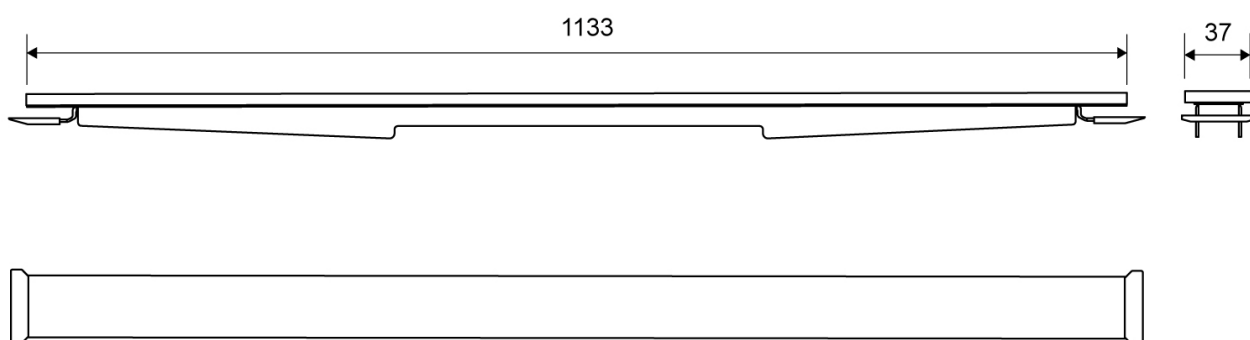

1920.0917

Products

1920.1017

HighLine Colour Panel | Black

Should always be combined with a frame

Specifications

| | | |
|--------------------------------------------------------------------|---------------------------------------|------------------------------------------------|
| ITEM NUMBER 1920.1017 | GTIN NUMBER 5707692011677 | MATERIAL Stainless steel (AISI 304) |
| USAGE Linear drain | SURFACE PVD Black | LENGTH MODEL 1000 mm |
| FITS DRAIN UNIT 1001, 1002, 1003, 1004, 1100, 5002, 5003 | HEIGHTENER SET Plastic (PE) | LENGTH WITH/WITHOUT FRAME 933/995 mm |

1920.1017

Products

1920.1217

HighLine Colour Panel | Black

Should always be combined with a frame

Specifications

| | | |
|--------------------------------------------------------------------|---------------------------------------|--------------------------------------------------|
| ITEM NUMBER 1920.1217 | GTIN NUMBER 5707692011714 | MATERIAL Stainless steel (AISI 304) |
| USAGE Linear drain | SURFACE PVD Black | LENGTH MODEL 1200 mm |
| FITS DRAIN UNIT 1001, 1002, 1003, 1004, 1100, 5002, 5003 | HEIGHTENER SET Plastic (PE) | LENGTH WITH/WITHOUT FRAME 1133/1195 mm |

1920.0317

Products

1920.0717

HighLine Colour Panel | Black

Should always be combined with a frame

Specifications

| | | |
|--------------------------------------------------------------------|---------------------------------------|------------------------------------------------|
| ITEM NUMBER 1920.0717 | GTIN NUMBER 5707692009841 | MATERIAL Stainless steel (AISI 304) |
| USAGE Linear drain | SURFACE PVD Black | LENGTH MODEL 700 mm |
| FITS DRAIN UNIT 1001, 1002, 1003, 1004, 1100, 5002, 5003 | HEIGHTENER SET Plastic (PE) | LENGTH WITH/WITHOUT FRAME 633/695 mm |