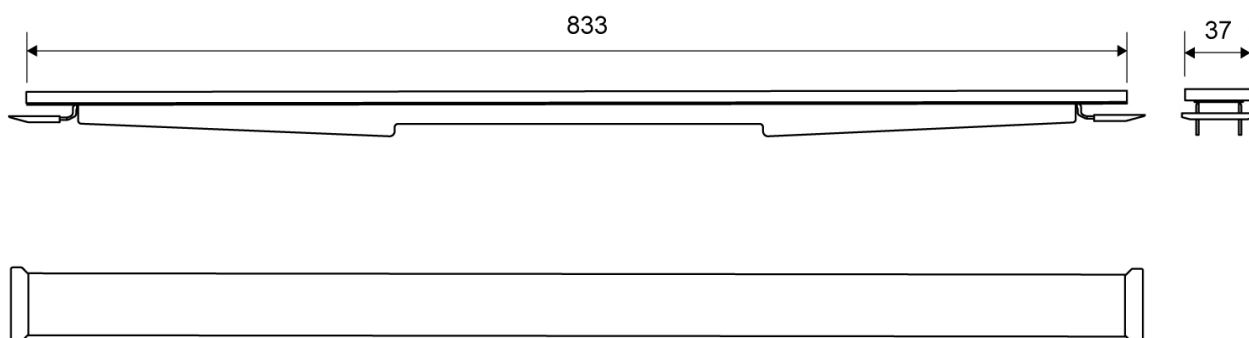

1920.0917

HighLine Colour Panel | Black

Should always be combined with a frame

Specifications

| | | |
|--------------------------------------------------------------------|---------------------------------------|------------------------------------------------|
| ITEM NUMBER 1920.0917 | GTIN NUMBER 5707692009858 | MATERIAL Stainless steel (AISI 304) |
| USAGE Linear drain | SURFACE PVD Black | LENGTH MODEL 900 mm |
| FITS DRAIN UNIT 1001, 1002, 1003, 1004, 1100, 5002, 5003 | HEIGHTENER SET Plastic (PE) | LENGTH WITH/WITHOUT FRAME 833/895 mm |

1920.0917

Products

1920.1017

HighLine Colour Panel | Black

Should always be combined with a frame

Specifications

| | | |
|--------------------------------------------------------------------|---------------------------------------|------------------------------------------------|
| ITEM NUMBER 1920.1017 | GTIN NUMBER 5707692011677 | MATERIAL Stainless steel (AISI 304) |
| USAGE Linear drain | SURFACE PVD Black | LENGTH MODEL 1000 mm |
| FITS DRAIN UNIT 1001, 1002, 1003, 1004, 1100, 5002, 5003 | HEIGHTENER SET Plastic (PE) | LENGTH WITH/WITHOUT FRAME 933/995 mm |

1920.1017

Products

1920.1217

HighLine Colour Panel | Black

Should always be combined with a frame

Specifications

| | | |
|--------------------------------------------------------------------|---------------------------------------|--------------------------------------------------|
| ITEM NUMBER 1920.1217 | GTIN NUMBER 5707692011714 | MATERIAL Stainless steel (AISI 304) |
| USAGE Linear drain | SURFACE PVD Black | LENGTH MODEL 1200 mm |
| FITS DRAIN UNIT 1001, 1002, 1003, 1004, 1100, 5002, 5003 | HEIGHTENER SET Plastic (PE) | LENGTH WITH/WITHOUT FRAME 1133/1195 mm |