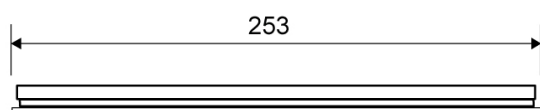

1920.1217

Products

1920.0317

HighLine Colour Panel | Black

Should always be combined with a frame

Specifications

| | | |
|------------------------------------------|-----------------------|----------------------------------|
| ITEM NUMBER | GTIN NUMBER | MATERIAL |
| 1920.0317 | 5707692009834 | Stainless steel (AISI 304) |
| USAGE | SURFACE | LENGTH MODEL |
| Linear drain | PVD Black | 300 mm |
| FITS DRAIN UNIT | HEIGHTENER SET | LENGTH WITH/WITHOUT FRAME |
| 1001, 1002, 1003, 1004, 1100, 5002, 5003 | Plastic (PE) | 253/315 mm |

1920.0317

Products

1920.0717

HighLine Colour Panel | Black

Should always be combined with a frame

Specifications

| | | |
|--------------------------------------------------------------------|---------------------------------------|------------------------------------------------|
| ITEM NUMBER 1920.0717 | GTIN NUMBER 5707692009841 | MATERIAL Stainless steel (AISI 304) |
| USAGE Linear drain | SURFACE PVD Black | LENGTH MODEL 700 mm |
| FITS DRAIN UNIT 1001, 1002, 1003, 1004, 1100, 5002, 5003 | HEIGHTENER SET Plastic (PE) | LENGTH WITH/WITHOUT FRAME 633/695 mm |

1920.0717

Products

1920.0817

HighLine Colour Panel | Black

Should always be combined with a frame

Specifications

| | | |
|--------------------------------------------------------------------|---------------------------------------|------------------------------------------------|
| ITEM NUMBER 1920.0817 | GTIN NUMBER 5707692011639 | MATERIAL Stainless steel (AISI 304) |
| USAGE Linear drain | SURFACE PVD Black | LENGTH MODEL 800 mm |
| FITS DRAIN UNIT 1001, 1002, 1003, 1004, 1100, 5002, 5003 | HEIGHTENER SET Plastic (PE) | LENGTH WITH/WITHOUT FRAME 733/795 mm |