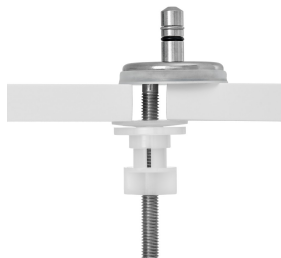

Milos SoftClose

MODEL IMAGES

FEATURES

Art.No. 520276

- Urea 131.5 Duroplast
- SoftClose & TakeOff
- Oval
- Semi Wrapover
- round front
- evenly
- Lid buffer (DP97) white, 2 piece
- Seat buffer (SP15) white, 2 piece
- 2,28 kg

COLOUR

- white
- Colour code: 101

SOFT  CLOSE original

TAKE  OFF original

FAST  FIX

EX  CENTER

HINGE PICTURES

HINGE

- C0202Y
- 404146
- SoftClose (10mm Pin-20mm Dam.) / Stainless steel / Fast-Fix
- BottomFix
- Screw length: 75,0 mm
- Adjustments:
0,0 mm - 11,5 mm

ASSEMBLY INSTRUCTION

007

Milos SoftClose

Dimensioned drawing (mm)