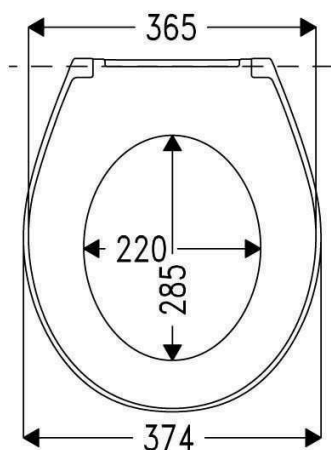

- C0202Y
- 404146
- SoftClose (10mm Pin-20mm Dam.) / Stainless steel / Fast-Fix
- BottomFix
- Screw length: 75,0 mm
- Adjustments:
0,0 mm - 11,5 mm

ASSEMBLY INSTRUCTION

007

Milos SoftClose

Dimensioned drawing (mm)

Various data

Gross weight: 2,89 kg

EAN Number: 4016959074173

Label:

Packaging unit:

Inner box dimensions: 383x59x460 mm

CARE INSTRUCTIONS

This toilet seat was made of high quality and environmentally friendly materials with care and precision. If you follow a few simple cleaning instructions, you will enjoy this quality product for a long time. The closed, non-porous surface provides the best conditions for optimal hygiene. Do not use abrasive, chlorinated or acidic cleaning agents, as these can lead to discoloration, paint peeling or flash rust on the hinges. Neutral soap or mild and natural household detergents are best for thorough cleaning. After cleaning, wipe with a damp cloth. Leave the toilet seat and lid up as long as the flushing process continues or stronger cleaning agents are in the toilet bowl. Thank you for your attention and enjoy your new toilet seat.