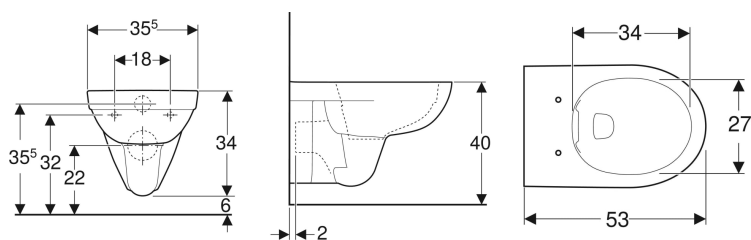

Geberit Selnova wall-hung WC, washdown, Rimfree

Example image

Application purposes

- For concealed cisterns
- For pressure flushing valves

Characteristics

- Wall-hung
- Washdown WC
- Rimfree

- Type 1, full flush volume 6 / 4 l, in accordance with EN 997
- Type 2 in accordance with EN 997

Technical data

Product material | Vitreous china

To order additionally

- WC seat

Art. no.	Colour / surface	B	H	T
500.265.01.1	white	35.5 cm	34 cm	53 cm