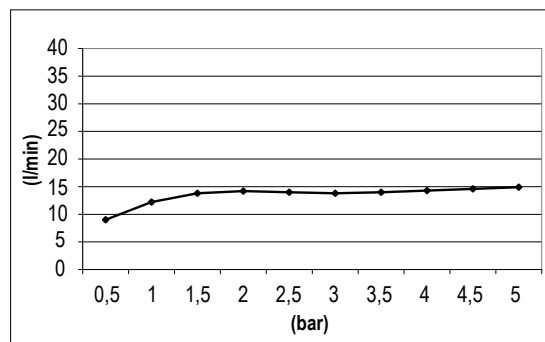

Product Type: **Emotion Head Shower**
Product Code: **E044049**
Product Name: **Round Emotion**
Description: Soffione Emotion Tondo Ø250mm
Round Emotion Head Shower Ø250mm
Dimensions: Ø250 mm

Note: completamente ispezionabile | connessione G1/2" - NPT
Notes: *completely inspectionable | connection G1/2" - NPT*

Functions: 1 Way Rain

Finishes:

		Matt Colours		PVD Polished		PVD Brushed			
Chrome CR	Nichel Brushed BS								
		Matt Black MB	Matt White WM	Gold GO	Deep Grey DG	High Brass HB	Copper CO	Gun Metal GM	Absolute Black AB

DIMENSIONS

FLOWRATE