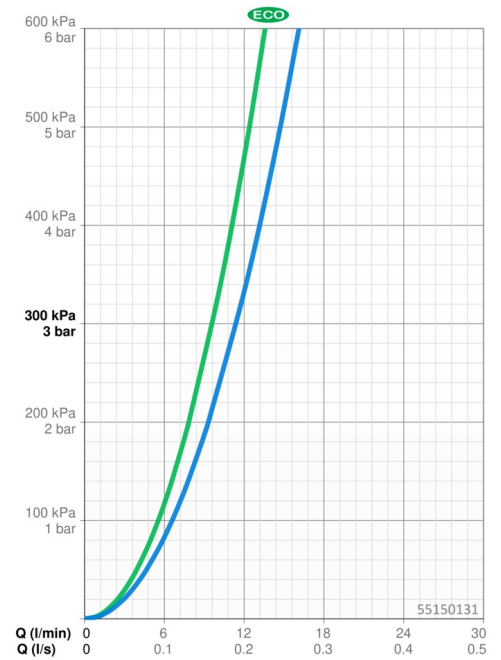

EAN: 4057304019173
static.hansa.com/55150131

- Shower
- Thermostatic
- Wall mounted
- Chrome
- Temperature control handle, Flow control handle
- Hand shower, Shower rail, Shower hose (1500 mm), Eco flow control
- Normal - Even and soft water stream, Refreshing - Strong water stream, activates and refreshes body, Relaxing - Soft water stream, pleasant for entire body
- The housing of the fittings conducts minimal heat, Safety stop against scalding at 38°C
- Ceramic head part for flow control, Non-return valve(s), Litter filter(s), Thermostatic cartridge for automatic temperature control
- Eccentric coupling(s)
- protected against back-flow in domestic use (according to DIN EN 1717)
- 3 spray functions

Technical data

Flow properties

Eco-flow at 3 bar	9.6 l/min
Flow-rate at 3 bar	11.4 l/min

Technical properties

DN-size (nominal dimension)	DN15
Hot water supply	max. +65°C
Working pressure	1-10 bar
Connection size	G1/2
Installation width	cc150 ± 15 mm
Backflow prevention (EN1717)	EB
Material	Brass/Plastic

Regulations

EN standard	EN 1111
Noise class	I (ISO 3822)