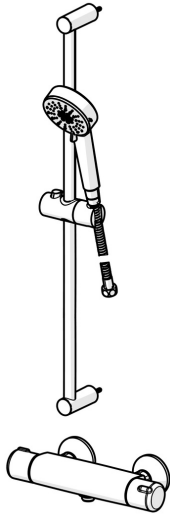

Spare parts

SP55150131

Name

Code