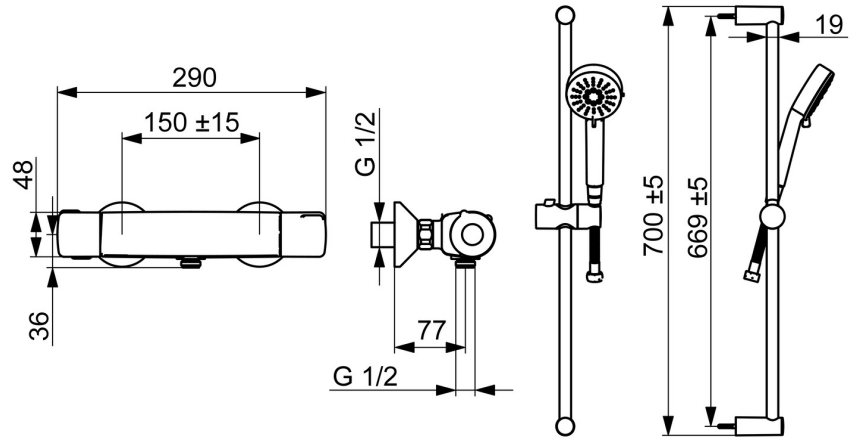

Spare parts

SP55150131

Name

Code