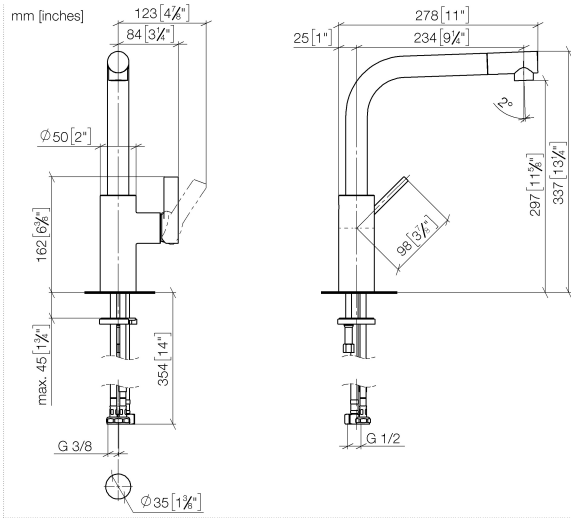

33 826 790

Flow rate chart

Certificates

LGA_18251.

GDV_0400281.