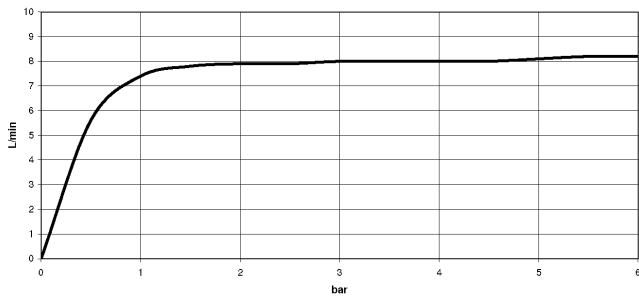

Flow rate chart

Certificates

LGA_18251.

GDV_0400281.